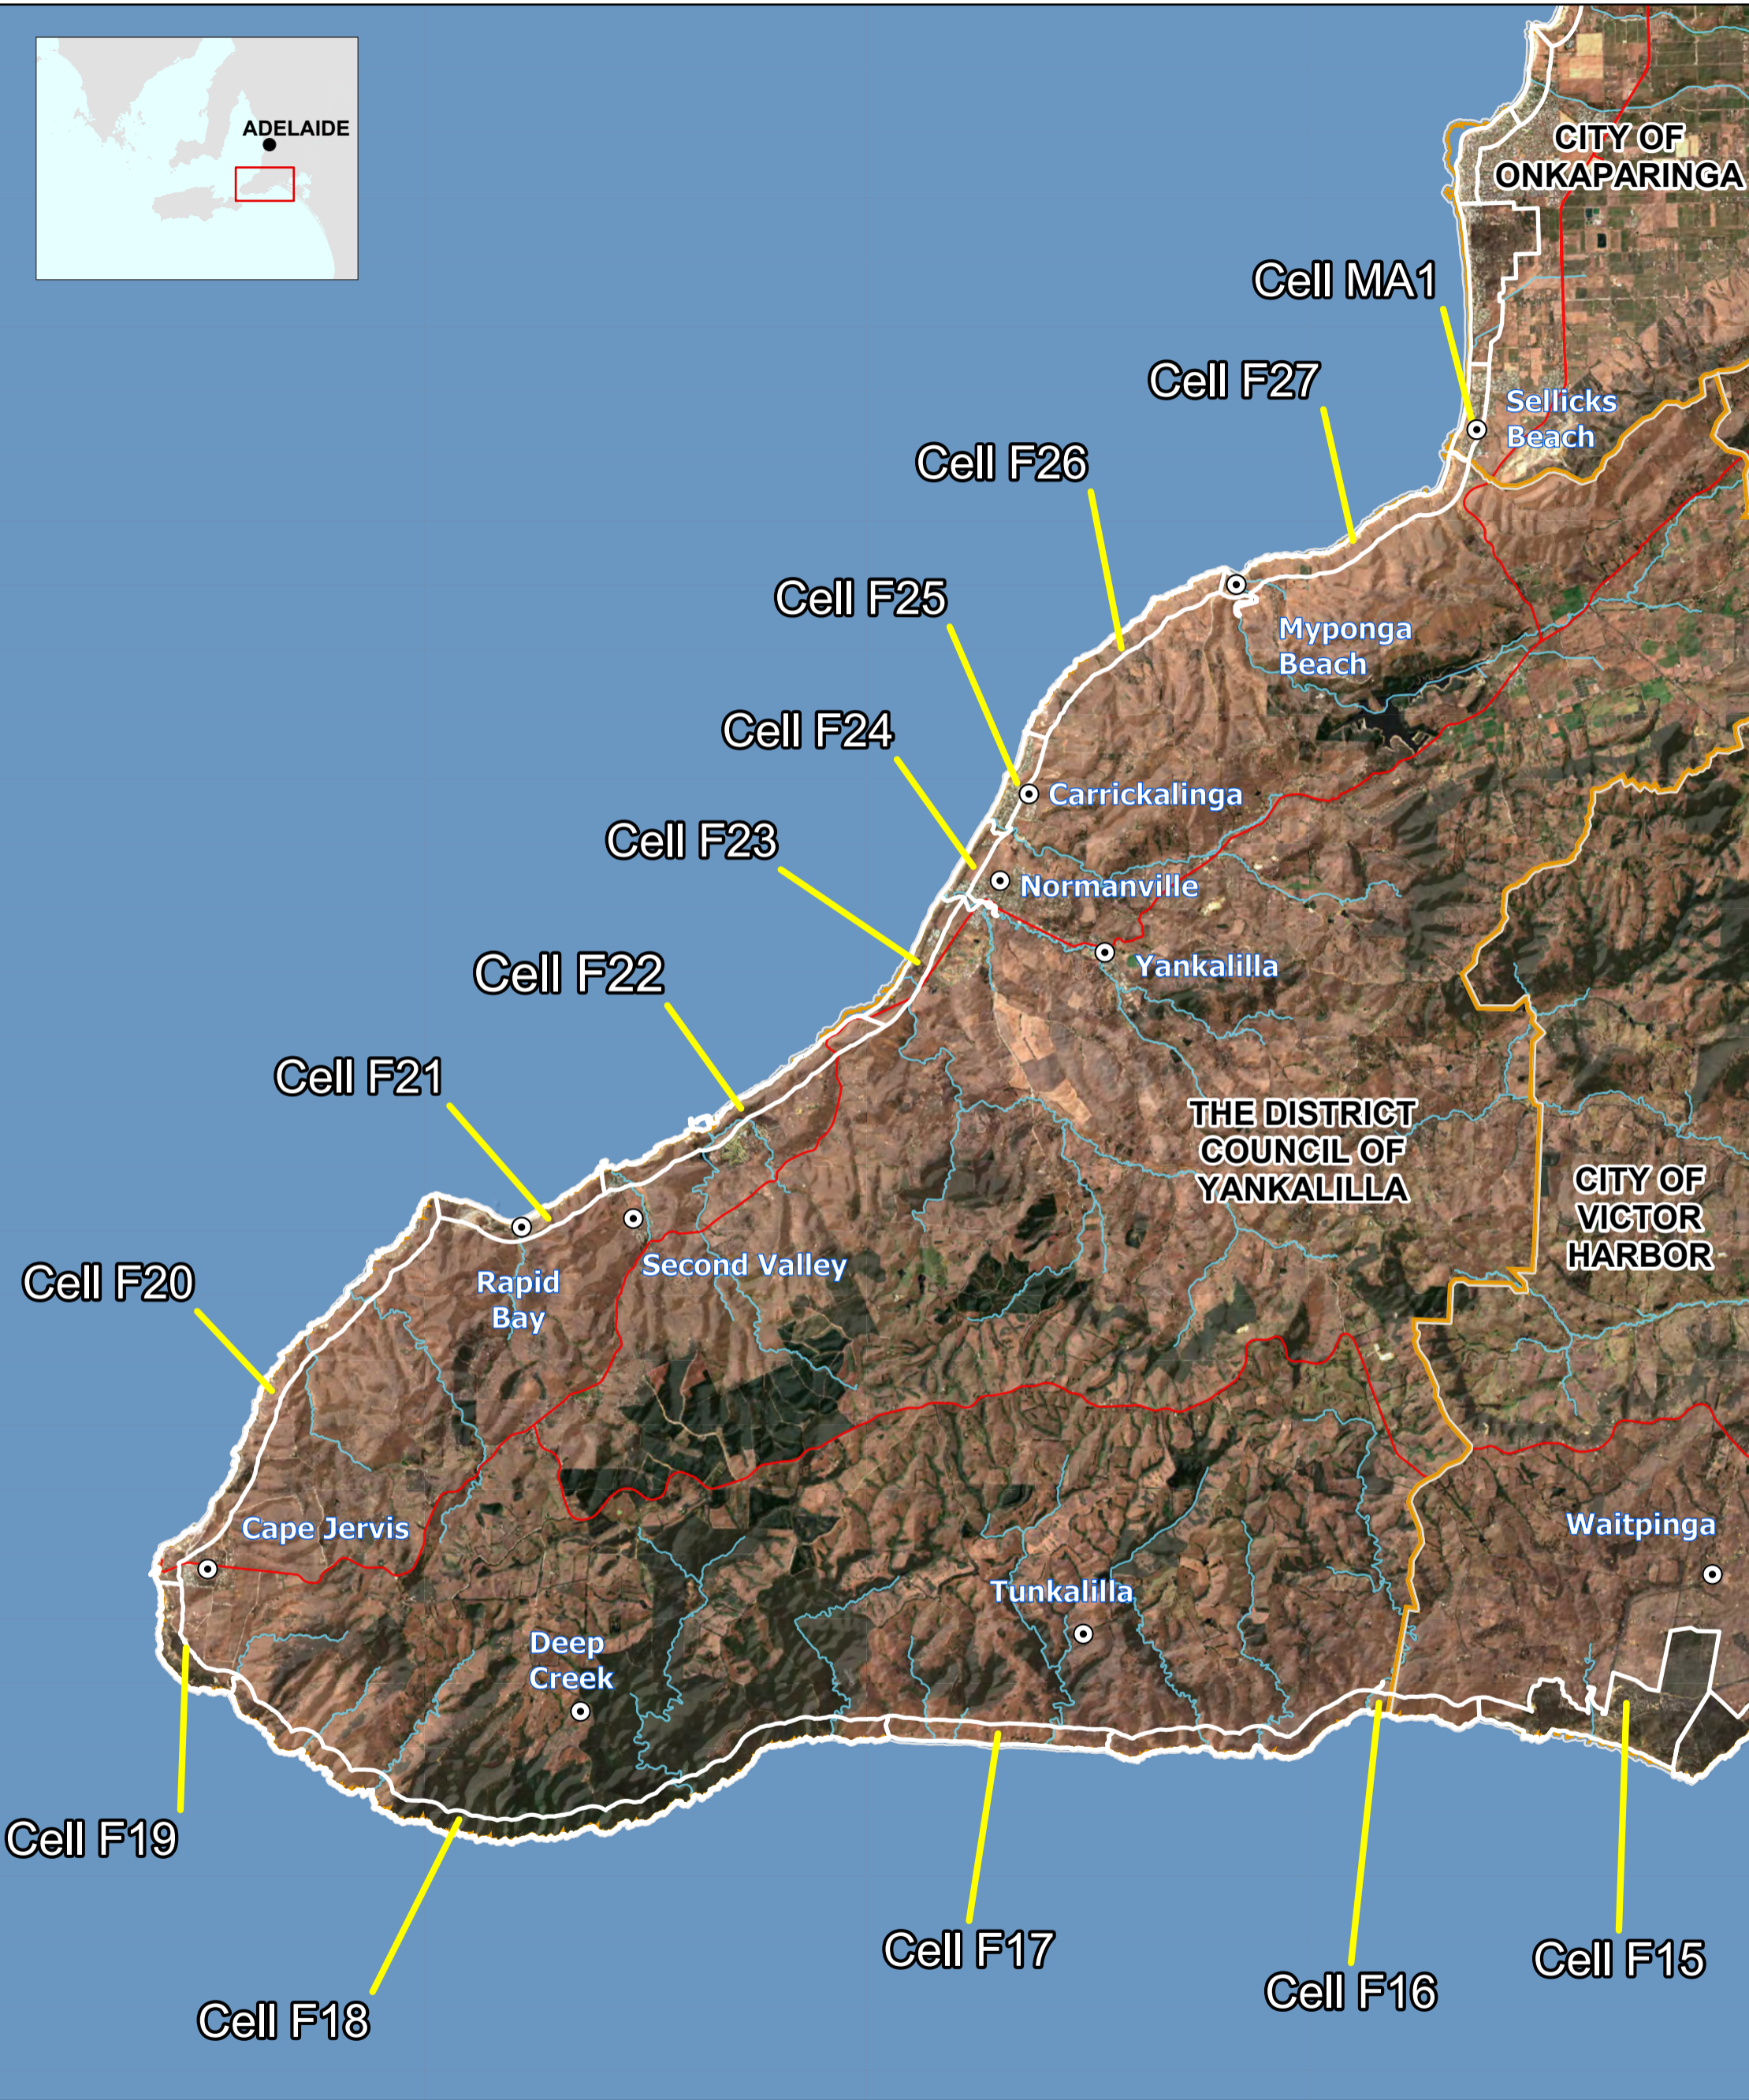

Fleurieu Coastal Conservation Cells: District Council of Yankalilla

- Council Boundary
- Coastal Conservation Cell
- Major Road
- Major Waterway
- Town / Locality

Produced by Landscapes Hills and Fleurieu
Date Date Saved: 13/01/2026 3:29 PM
Projection GDA 2020 South Australia Lambert

© Crown in right of the State of South Australia, Hills and Fleurieu Landscape Board. The HFLB does not guarantee that this map is error free. Use of the map is at the user's sole risk and the information contained on the map may be subject to change without notice.